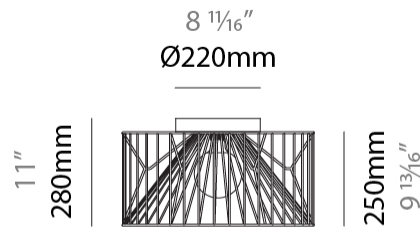

MARIOLA SURFACE

D112048- _____ - _____

base number   Finish   Finish
Options   Options   Options

1. To build a product code in our configurator select the specify button on the base model # product page
2. To build a manual product code on this datasheet choose from the options listed below in blue font and add the suffix to the base model #

GENERAL

Series: Mariola
Partner: Ole
Division: Design
Installation: Surface
Product Type: Ceiling Surface
Mounting Location: Ceiling

PHYSICAL

Shape: Abstract
Diameter (mm): 500
Diameter (in): 19 11/16
Height (mm): 280
Height (in): 11
Fixture Finish: BEI / BLK / BLU / COG / DGN / GRY / MRN / MOC / MUS / OLV / SIL / STN / TER / WHI
Holder Finish: WHI / GSD
Accent Finish: WHI
Fixture Material: Fabric Cord / Metal
Primary Material: Fabric - Recycled

ELECTRICAL

Number of Lamps: 1
Lamp Type: LED Retrofit
Bulb Included: Bulb Included
Max. Wattage Per Lamp (W): 20
Lamp Base: E26
Input Voltage (V): 120
Upon Request: 277Vac / GU24

LED

OPTICAL

RATINGS AND CERTIFICATIONS

Certified By: Certified for North American Standards
IP rating: IP20

PROJECT
TYPE
SPECIFIER
QUANTITY
DATE