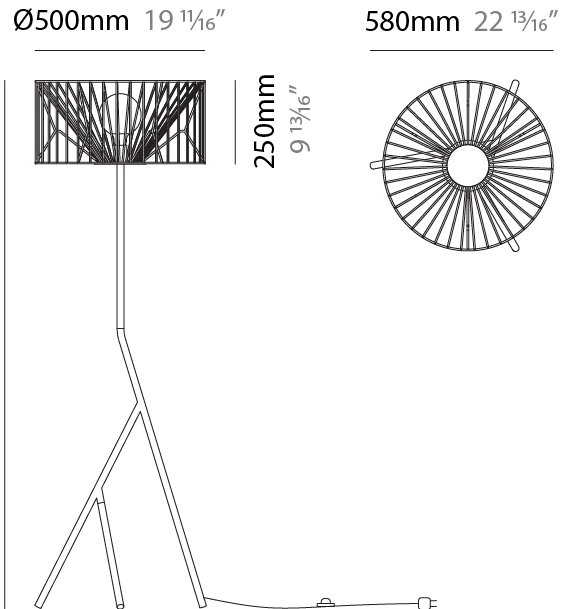

PROJECT	_____
TYPE	_____
SPECIFIER	_____
QUANTITY	_____
DATE	_____

MARIOLA PORTABLE

D114030-

base number	Finish Options	Finish Options	Finish Options

1. To build a product code in our configurator select the specify button on the base model # product page
2. To build a manual product code on this datasheet choose from the options listed below in blue font and add the suffix to the base model #

GENERAL

Series: Mariola
Partner: Ole
Division: Design
Installation: Portable
Product Type: Floor
Mounting Location: Floor

PHYSICAL

Shape: Abstract
Diameter (mm): 500
Diameter (in): 19 11/16
Height (mm): 1550
Height (in): 61
Fixture Finish: BEI / BLK / BLU / COG / DGN / GRY / MRN / MOC / MUS / OLV / SIL / STN / TER / WHI
Holder Finish: WHI / GSD
Accent Finish: WHI
Fixture Material: Fabric Cord / Metal
Primary Material: Fabric - Recycled
Cable Details: 100/100 Cord

ELECTRICAL

Number of Lamps: 1
Lamp Type: LED Retrofit
Lamp Shape: A19
Bulb Included: Bulb Not Included
Max. Wattage Per Lamp (W): 15
Lamp Base: E26
Input Voltage (V): 120
Upon Request: 277Vac / GU24

LED

OPTICAL

RATINGS AND CERTIFICATIONS

Certified By: Certified for North American Standards
IP rating: IP20