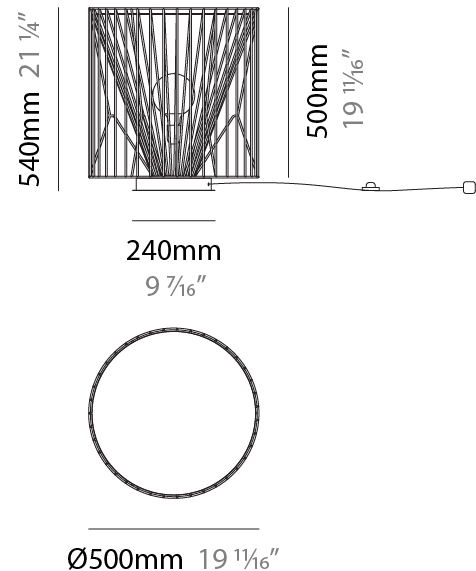

PROJECT	_____
TYPE	_____
SPECIFIER	_____
QUANTITY	_____
DATE	_____

MARIOLA PORTABLE

D114031-

base number   Finish Options   Finish Options

1. To build a product code in our configurator select the specify button on the base model # product page
2. To build a manual product code on this datasheet choose from the options listed below in blue font and add the suffix to the base model #

GENERAL

Series: Mariola
Partner: Ole
Division: Design
Installation: Portable
Product Type: Floor
Mounting Location: Floor

PHYSICAL

Shape: Abstract
Diameter (mm): 500
Diameter (in): 19 11/16
Height (mm): 540
Height (in): 21 1/4
Diffuser: PMMA - Opal
Fixture Finish: BEI / BLK / BLU / COG / DGN / GRY / MRN / MOC / MUS / OLV / SIL / STN / TER / WHI
Holder Finish: WHI / GSD
Accent Finish: WHI
Fixture Material: Fabric Cord / Metal
Primary Material: Fabric - Recycled
Cable Details: 220/100 Cord

ELECTRICAL

Number of Lamps: 1
Lamp Type: LED Retrofit
Lamp Shape: A19
Bulb Included: Bulb Not Included
Max. Wattage Per Lamp (W): 15
Lamp Base: E26
Input Voltage (V): 120
Upon Request: 277Vac / GU24

LED

OPTICAL

RATINGS AND CERTIFICATIONS

Certified By: Certified for North American Standards
IP rating: IP20