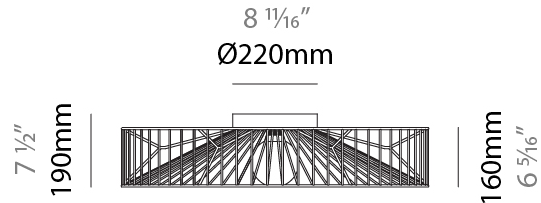

MARIOLA SURFACE

D112049- -

base number   Finish   Finish
Options   Options   Options

1. To build a product code in our configurator select the specify button on the base model # product page
2. To build a manual product code on this datasheet choose from the options listed below in blue font and add the suffix to the base model #

GENERAL

Series: Mariola
Partner: Ole
Division: Design
Installation: Surface
Product Type: Ceiling Surface
Mounting Location: Ceiling

PHYSICAL

Shape: Abstract
Diameter (mm): 800
Diameter (in): 31 1/2
Height (mm): 190
Height (in): 7 1/2
Fixture Finish: BEI / BLK / BLU / COG / DGN / GRY / MRN / MOC / MUS / OLV / SIL / STN / TER / WHI
Holder Finish: WHI / GSD
Accent Finish: WHI
Fixture Material: Fabric Cord / Metal
Primary Material: Fabric - Recycled

ELECTRICAL

Number of Lamps: 1
Lamp Type: LED Retrofit
Bulb Included: Bulb Not Included
Max. Wattage Per Lamp (W): 20
Lamp Base: E26
Input Voltage (V): 120
Upon Request: 277Vac / GU24

LED

OPTICAL

RATINGS AND CERTIFICATIONS

Certified By: Certified for North American Standards
IP rating: IP20

PROJECT
TYPE
SPECIFIER
QUANTITY
DATE

Ø800mm 31 1/2"